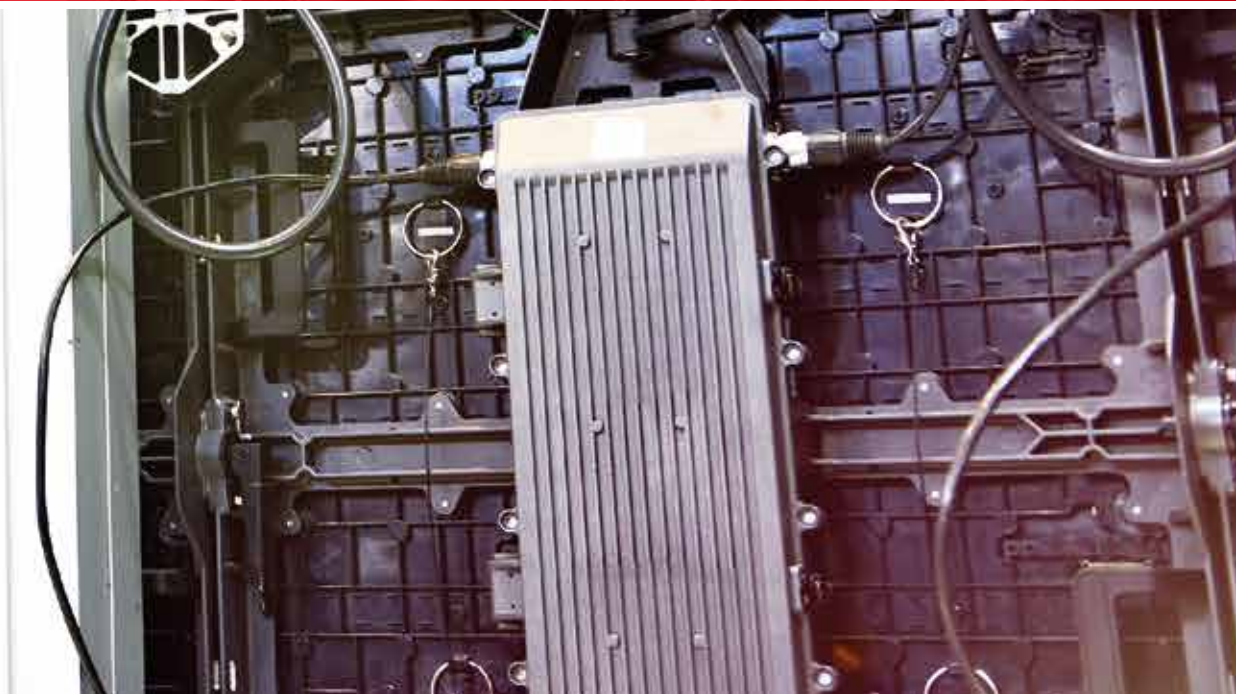

CONNECTORS FOR LED PANELS / DIGITAL SIGNAGE