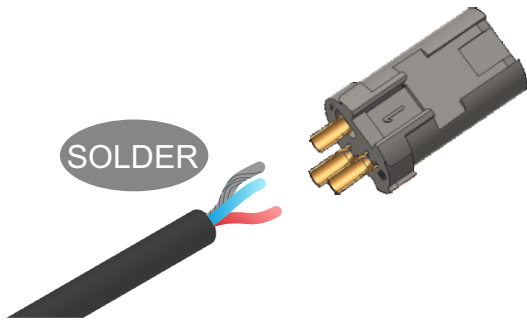

ASSEMBLY INSTRUCTION

RT*FCT | Tiny XLR Female Cable Connector

A

A Slide the boot onto the cable.

B

B Prepare cable as shown.

C

C Insert wires into terminals and solder them.

Wiring : 3 pole

Wiring : 4 pole

Wiring : 5 pole

Female Insert

D

- D** Assemble ground contact and chuck.
- D1** Put the ground contact onto the cable.
- D2** Push the ground contact onto the plastic insert.
- D3** Put the chuck onto the cable.
- D4** Push the chuck onto the plastic insert.

Draft. Nr.: NCN 017 | Update: 2021-04-07 | Data subject to change without prior notice. © 2021 REAN®. REAN® is registered trademark of Neutrik AG. ALL RIGHTS RESERVED.

Ⓔ

Attention: Grey chuck is for small diameter cable , blue chuck is for big diameter cable .