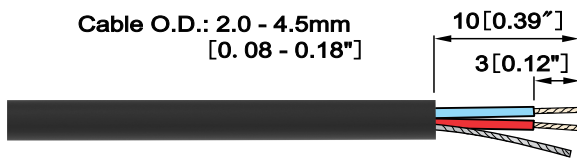

ASSEMBLY INSTRUCTION

RT*FCT | Tiny XLR Female Cable Connector

A

A Slide the boot onto the cable.

B

B Prepare cable as shown.

C

C Insert wires into terminals and solder them.

Wiring : 3 pole

Wiring : 4 pole

Wiring : 5 pole

Female Insert

D

- D** Assemble ground contact and chuck.
- D1** Put the ground contact onto the cable.
- D2** Push the ground contact onto the plastic insert.
- D3** Put the chuck onto the cable.
- D4** Push the chuck onto the plastic insert.