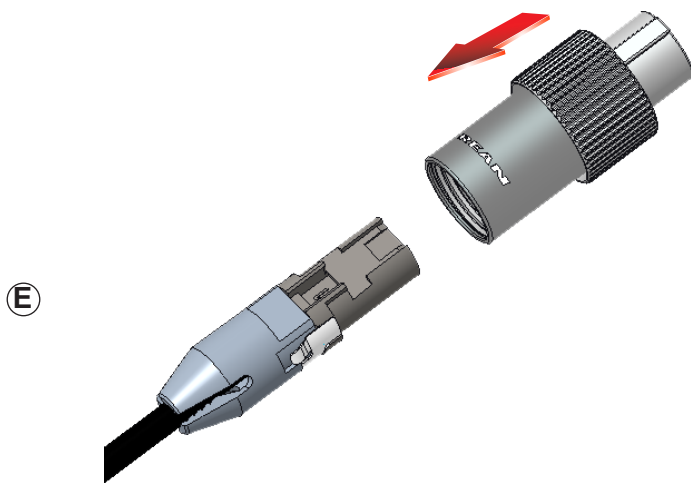

Ⓔ

Attention: Grey chuck is for small diameter cable , blue chuck is for big diameter cable .

Ⓔ Slide chuck and insert into the housing.

Ⓕ

Ⓕ Finish the assembly by turning the bushing onto the connector.

Ⓖ

Ⓖ Finish

Tiny XLR Female Cable Connectors:
Find more details on
www.rean-connectors.com

Neutrik AG	LI	T: +423 / 237 24 24	F: +423 / 232 53 93	Neutrik France	FR	T: +33 1 / 4131 6750	F: +33 1 / 4131 0511
Neutrik USA Inc.	USA	T: +1 704 / 972 3050	F: +1 704 / 438 9202	Neutrik Tokyo Ltd.	JP	T: +81 3 / 3663 4733	F: +81 3 / 3663 4796
Neutrik (UK) Ltd.	UK	T: +44 1983 / 811 441	F: +44 1983 / 811 439	Neutrik Hong Kong Ltd.	HK	T: +852 / 2687 6055	F: +852 / 2687 6052
Neutrik Vertriebs GmbH	DE/NL/AT/DK	T: +49 8131 / 280 890	F: +49 8131 / 280 830	Neutrik Trading Ltd.	CN	T: +0574 / 8825 0833	F: +0574 / 8826 5000

Draft. Nr.: NCN 017 | Update: 2021-04-07 | Data subject to change without prior notice. © 2021 REAN®. REAN® is registered trademark of Neutrik AG. ALL RIGHTS RESERVED.