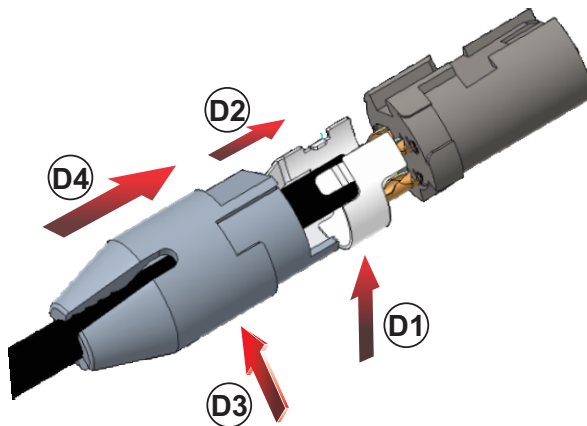

ASSEMBLY INSTRUCTION

RT*FCT | Tiny XLR Female Cable Connector

A

A Slide the boot onto the cable.

B

B Prepare cable as shown.

C

C Insert wires into terminals and solder them.

Wiring : 3 pole

Wiring : 4 pole

Wiring : 5 pole

Female Insert

D

- D** Assemble ground contact and chuck.
- D1** Put the ground contact onto the cable.
- D2** Push the ground contact onto the plastic insert.
- D3** Put the chuck onto the cable.
- D4** Push the chuck onto the plastic insert.