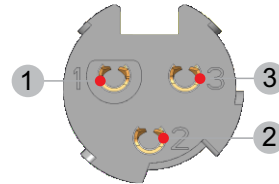

ASSEMBLY INSTRUCTION

RT*FCT | Tiny XLR Female Cable Connector

A

A Slide the boot onto the cable.

B

B Prepare cable as shown.

C

C Insert wires into terminals and solder them.

Wiring : 3 pole

Wiring : 4 pole

Wiring : 5 pole

Female Insert

D

- D** Assemble ground contact and chuck.
- D1** Put the ground contact onto the cable.
- D2** Push the ground contact onto the plastic insert.
- D3** Put the chuck onto the cable.
- D4** Push the chuck onto the plastic insert.