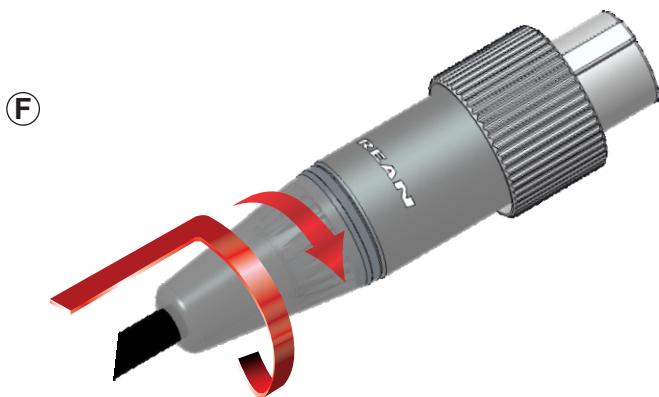

Draft. Nr.: NCN 017 | Update: 2021-04-07 | Data subject to change without prior notice. © 2021 REAN®. REAN® is registered trademark of Neutrik AG. ALL RIGHTS RESERVED.

Ⓔ

Attention: Grey chuck is for small diameter cable , blue chuck is for big diameter cable .

Ⓔ Slide chuck and insert into the housing.

Ⓕ

Ⓕ Finish the assembly by turning the bushing onto the connector.

Ⓖ

Ⓖ Finish

Tiny XLR Female Cable Connectors:
Find more details on
www.rean-connectors.com

Neutrik AG	LI	T: +423 / 237 24 24	F: +423 / 232 53 93	Neutrik France	FR	T: +33 1 / 4131 6750	F: +33 1 / 4131 0511
Neutrik USA Inc.	USA	T: +1 704 / 972 3050	F: +1 704 / 438 9202	Neutrik Tokyo Ltd.	JP	T: +81 3 / 3663 4733	F: +81 3 / 3663 4796
Neutrik (UK) Ltd.	UK	T: +44 1983 / 811 441	F: +44 1983 / 811 439	Neutrik Hong Kong Ltd.	HK	T: +852 / 2687 6055	F: +852 / 2687 6052
Neutrik Vertriebs GmbH	DE/NL/AT/DK	T: +49 8131 / 280 890	F: +49 8131 / 280 830	Neutrik Trading Ltd.	CN	T: +0574 / 8825 0833	F: +0574 / 8826 5000