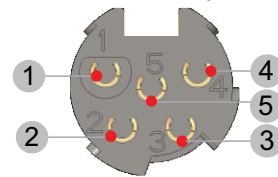

ASSEMBLY INSTRUCTION

RT*FCT | Tiny XLR Female Cable Connector

A

A Slide the boot onto the cable.

B

B Prepare cable as shown.

C

C Insert wires into terminals and solder them.

Wiring : 3 pole

Wiring : 4 pole

Wiring : 5 pole

Female Insert

D

- D** Assemble ground contact and chuck.
- D1** Put the ground contact onto the cable.
- D2** Push the ground contact onto the plastic insert.
- D3** Put the chuck onto the cable.
- D4** Push the chuck onto the plastic insert.