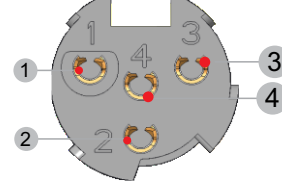

ASSEMBLY INSTRUCTION

RT*FCT | Tiny XLR Female Cable Connector

A

A Slide the boot onto the cable.

B

B Prepare cable as shown.

C

C Insert wires into terminals and solder them.

Wiring : 3 pole

Wiring : 4 pole

Wiring : 5 pole

Female Insert

D

- D** Assemble ground contact and chuck.
- D1** Put the ground contact onto the cable.
- D2** Push the ground contact onto the plastic insert.
- D3** Put the chuck onto the cable.
- D4** Push the chuck onto the plastic insert.