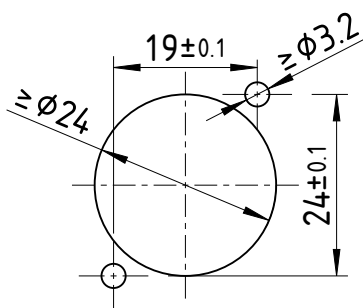

Panel cut out (rear side)

1:1

1:1

Sheet Number 1/1	Projection 	Scale 1:1	Format A4	General Tolerancing ISO 2768 mK	
Description			Created on/by	18.07.2025	Huang W.
RRUSBA-Z-000*			Approved on/by	25.08.2025	Xia S.
			Article ID	Model ID	Drawing ID
Status			RRUSBA-Z-00-0	30012769	20006727
Released			Revision	ECN Number	<b>Neutrik Group</b>
			-	-	